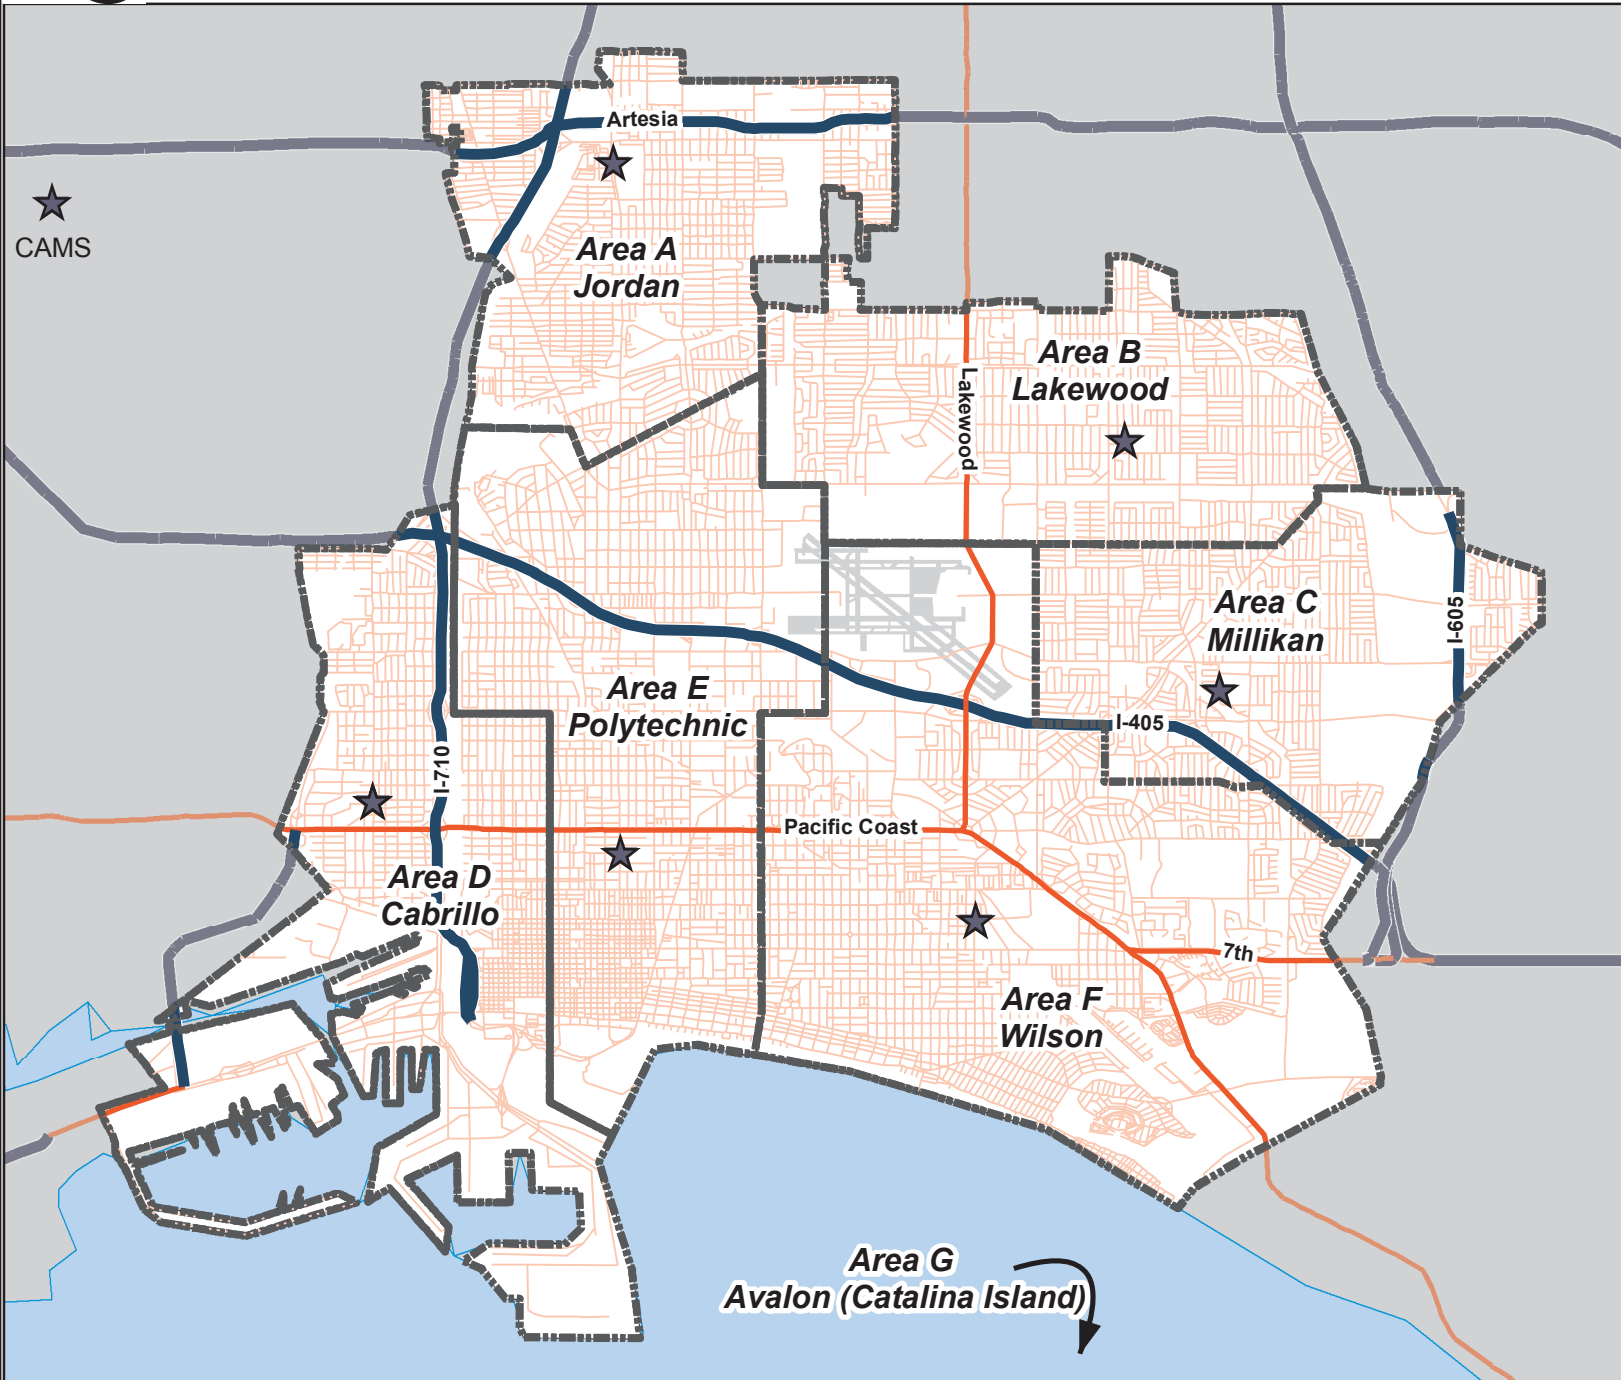

Long Beach Unified School District - Planning Areas

Legend

- ES: Green square
- MS: Yellow triangle
- HS: Black star
- Planning Area: Dashed black outline
- Interstate: Thick blue line
- Highway: Orange line
- Other Road: Thin orange line