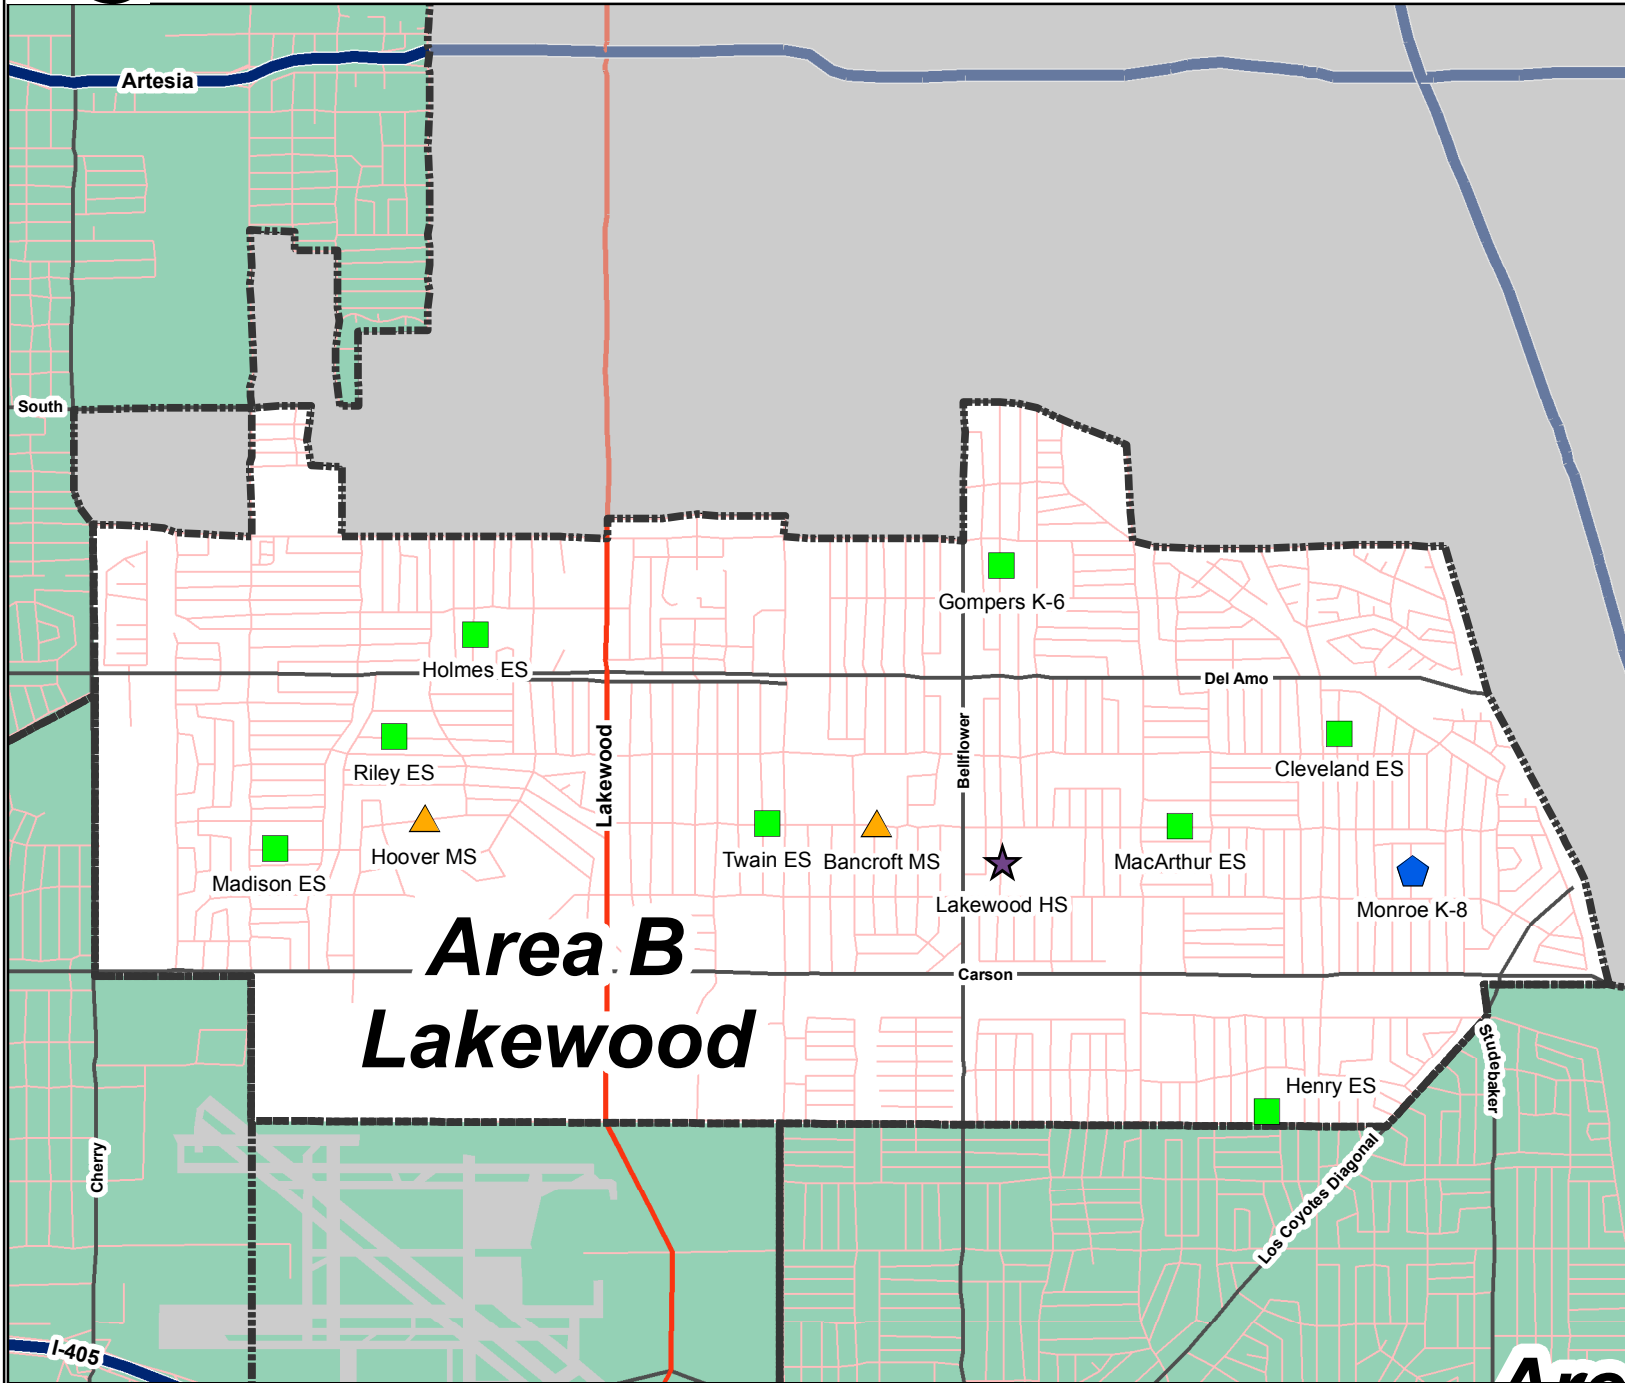

Long Beach Unified School District - **Planning Area B - Lakewood**

Legend

- Green square: ES
- Blue pentagon: K8
- Orange triangle: MS
- Purple star: HS
- Dashed black line: Planning Area
- Blue wavy line: Interstate
- Red line: Highway
- Grey line: Major Road
- Light pink line: Other Road